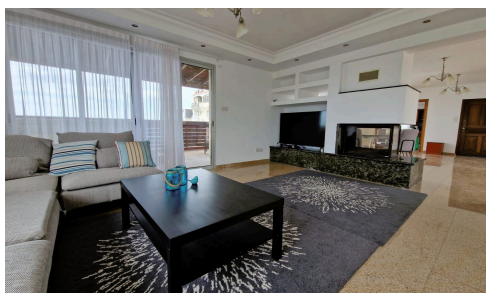

#1551

Penthouse For Rent in Center of Limassol

€3,500 /month

📍 Limassol, Limassol

€4,000

Fantastic opportunity! Huge penthouse just across the sea, next to Park in the Center of Limassol. (covered area - 514 sq. m. plus verandas, 4 huge bedrooms with bathrooms, open plan living room with kitchen and fireplace) occupies the entire top two floors of a six-story building with direct elevator access. It is located opposite the Limassol Municipal Central Park, right on the seashore. The apartment is fully furnished. Parking space for 2 cars. uncovered