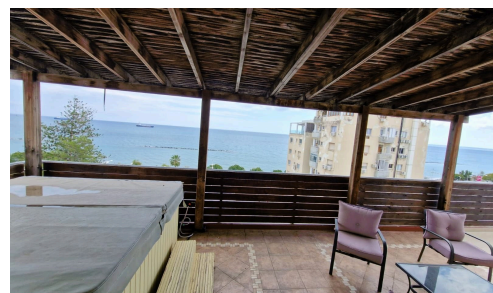

#1551

Penthouse For Rent in Center of Limassol

€3,500 /month

📍 Limassol, Limassol

€4,000

Fantastic opportunity! Huge penthouse just across the sea, next to Park in the Center of Limassol. (covered area - 514 sq. m. plus verandas, 4 huge bedrooms with bathrooms, open plan living room with kitchen and fireplace) occupies the entire top two floors of a six-story building with direct elevator access. It is located opposite the Limassol Municipal Central Park, right on the seashore. The apartment is fully furnished. Parking space for 2 cars. uncovered