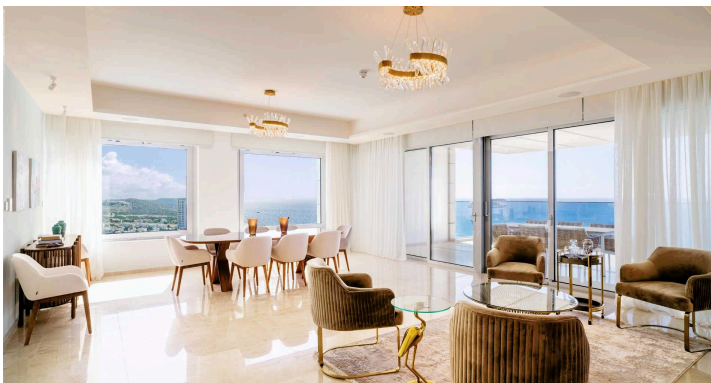

Top Stay Homes

Penthouse 4 Bedroom Luxury Apartment 11th & 12th Floor #1762

€12,000,000

If you are looking for the best Cyprus has to offer, then look no further. This luxurious villa on the top of the Tower is a two-storey penthouse on the 11th and 12th floors (level 13 and 14). The twelfth and highest floor of the Tower boasts the most magnificent views in Limassol, overlooking the private marina, gardens, and simply the whole Limassol Bay with unobstructed and unrivaled views. The penthouse has every top-quality finish, with Crema Marfil's stunning marble, top Italian brushed gold and wooden tailor-made kitchen, an office and four large bedrooms, all with ensuite. The kitchen has its own service entrance, a must for entertaining and there is a large, covered terrace on the 12th floor. The bedrooms are all situated on the 11th floor and there is a beautiful sweeping staircase connecting the two levels. All amenities have been considered in this state-of-the-art penthouse and every smart home option has been incorporated. There is a large walk-in wardrobe in the master bedroom and breathtaking views can be enjoyed from the freestanding Villery & Boch bathtub.

Facilities

4 bedrooms with ensuite marble bathrooms
1 office (separate study/tv room)

480 m²