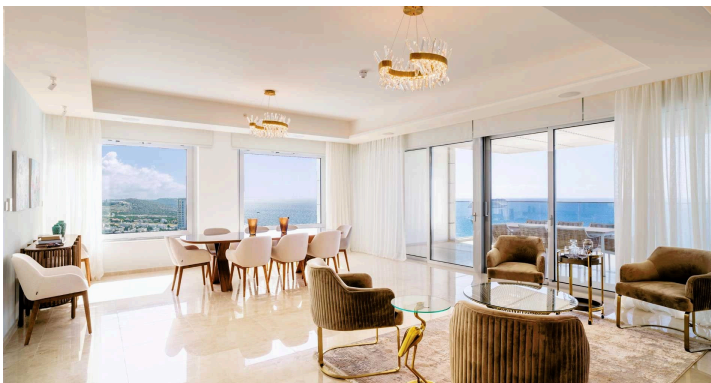

Top Stay Homes

Penthouse 4 Bedroom Luxury Apartment 11th & 12th Floor For Rent #1763

€40,000 /month

If you are looking for the best Cyprus has to offer, then look no further. This luxurious villa on the top of the Tower is a two-storey penthouse on the 11th and 12th floors (level 13 and 14). The twelfth and highest floor of the Tower boasts the most magnificent views in Limassol, overlooking the private marina, gardens, and simply the whole Limassol Bay with unobstructed and unrivaled views. The penthouse has every top-quality finish, with Crema Marfil's stunning marble, top Italian brushed gold and wooden tailor-made kitchen, an office and four large bedrooms, all with ensuite. The kitchen has its own service entrance, a must for entertaining and there is a large, covered terrace on the 12th floor. The bedrooms are all situated on the 11th floor and there is a beautiful sweeping staircase connecting the two levels. All amenities have been considered in this state-of-the-art penthouse and every smart home option has been incorporated. There is a large walk-in wardrobe in the master bedroom and breathtaking views can be enjoyed from the freestanding Villery & Boch bathtub.

Facilities

- 4 bedrooms with ensuite marble bathrooms
- 1 office (separate study/tv room)

480 m²