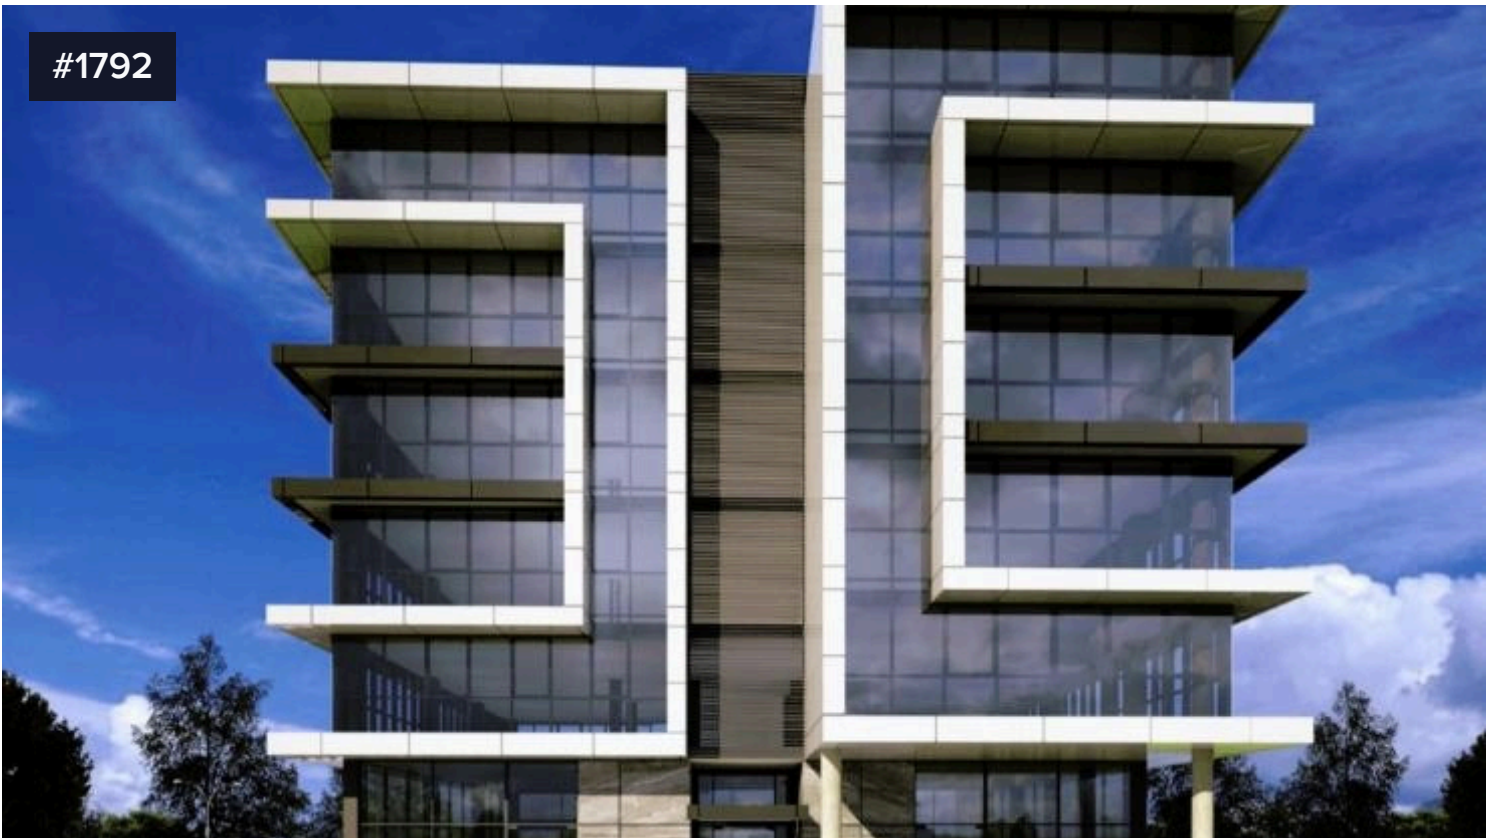

#1792

Brand New Building Offices

€57,000 /month

 Kato Polemidia, Limassol

A landmark business centre, located in one of Limassol's main commercial hub. This outstanding building comprises of 8 floors of commercial office space, all of which are meticulously designed to reach the level of quality any high-caliber business deserves and expects. Furthermore, the floor-to-ceiling windows provide astonishing city and mountain views, complementing the open-plan configuration.

Designed to cater for today's business needs, provides open spaces, giving a light and airy working environment, with floor-to-ceiling windows offering panoramic views across the city, thus providing a stimulation of both creativity and productivity.