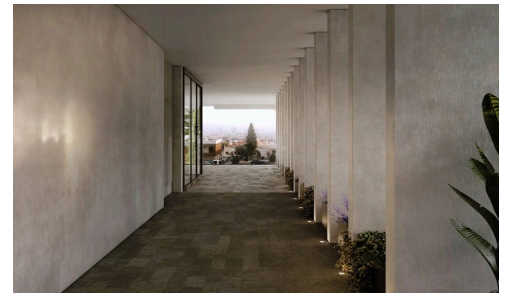

## Modern 3 Bedroom Apartment With Communal Swimming Pool and Photovoltaic System 5kWp

€665,000 +VAT

 Panthea, Limassol

A newly designed project will be located in one of Limassol's prime locations, Panthea. The building's contemporary design and elegant layout will add beauty to the neighborhood. The building will accommodate luxurious two- and three-bedroom apartments with limitless natural light and unforgettable views of Limassol's coastline and city. A fully equipped gym and a communal swimming pool will add comfort and luxury to all residents.