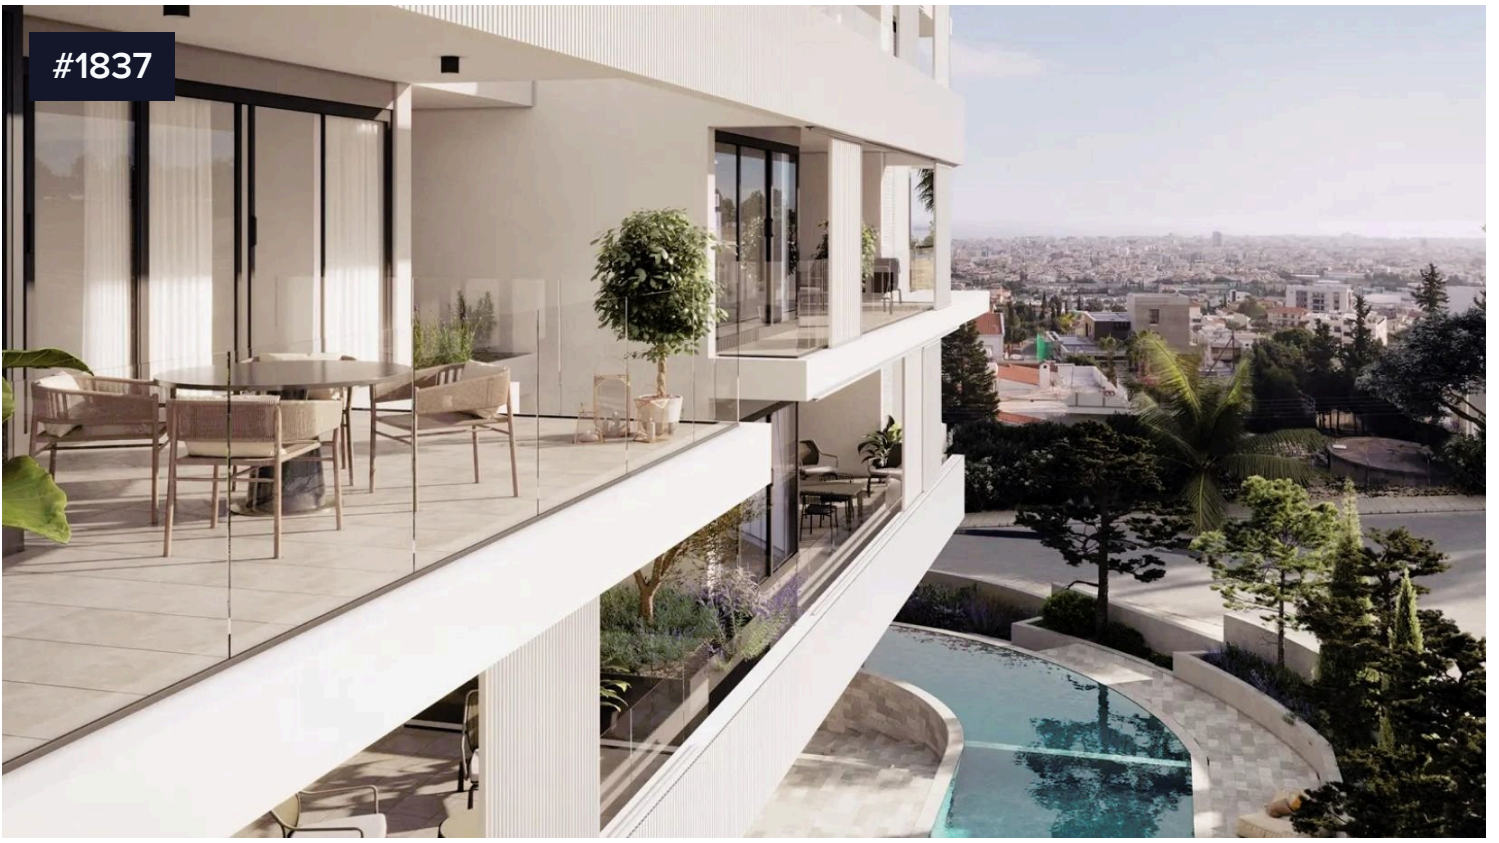

## Modern 3 Bedroom Apartment With Communal Swimming Pool and Photovoltaic System 5kWp

€665,000 +VAT

 Panthea, Limassol

A newly designed project will be located in one of Limassol's prime locations, Panthea. The building's contemporary design and elegant layout will add beauty to the neighborhood. The building will accommodate luxurious two- and three-bedroom apartments with limitless natural light and unforgettable views of Limassol's coastline and city. A fully equipped gym and a communal swimming pool will add comfort and luxury to all residents.