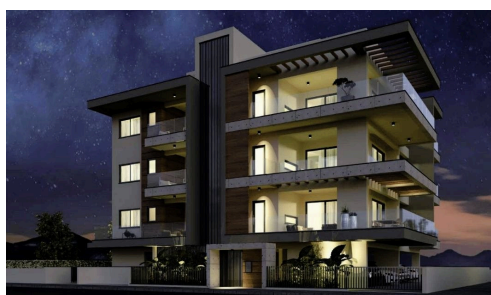

#1925

2+2 Bedroom Apartment In Prestigious Area Only 6 Apartments

€650,000 +VAT

 Columbia, Limassol

A stunning new private estate of apartment residences, offering a modern and truly luxurious environment, located in the exclusive Columbia Area of Limassol, in the heart of Cyprus' most cosmopolitan destination. Designed to feel like part of the vibrant town centre but with the utmost privacy in mind, This Apartment offers a truly contemporary environment, surrounded by serene landscaped gardens.

Step into a realm of comfort and functionality with this spacious abode, meticulously crafted to elevate your quality of life. Designed with both practicality and style in mind, the open-plan living room and dining area beckon for cherished