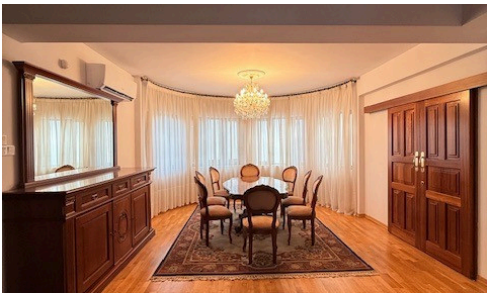

#2164

LUXURY HERITAGE VILLA - PAPAS AREA - GERMASOGEIA - LIMASSOL

€1,800,000

 Germasogeia Columbia Area, Limassol

Luxury Heritage Villa for Sale – Prestigious Residential Area, Limassol

Price: €1,800,000

This exceptional residence belongs to the Premium Heritage Estate category — homes built during the golden era of Cypriot architecture using natural, rare, and long-lasting materials. Designed to stand for generations, the property combines timeless craftsmanship with modern upgrades.