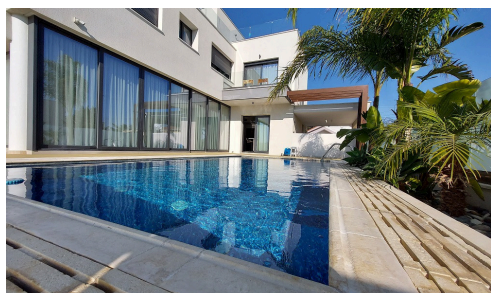

#2252

Contemporary 4-Bedroom Residence with Roof Garden & Sea Views in Columbia, Limassol €1,350,000

Linopetra, Limassol

Property Overview

Price: €1,350,000

Property Type: House / Detached Residence

Location: Columbia Area, Agios Athanasios, Limassol