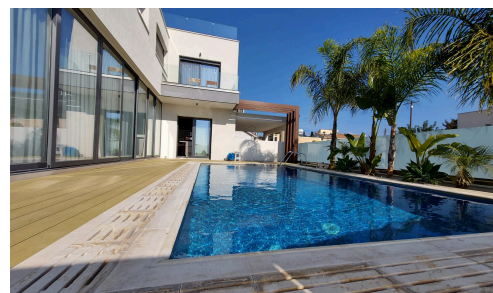

#2252

Contemporary 4-Bedroom Residence with Roof Garden & Sea Views in Columbia, Limassol €1,350,000

Linopetra, Limassol

Property Overview

Price: €1,350,000

Property Type: House / Detached Residence

Location: Columbia Area, Agios Athanasios, Limassol