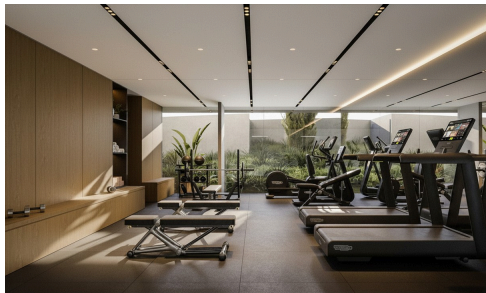

## Contemporary Residential Development in Agios Athanasios, Limassol Modern Apartments Designed for Comfort, Style & Investment Potential

€343,000 <sup>+VAT</sup>

📍 Agios Athanasios, Limassol

Development Overview