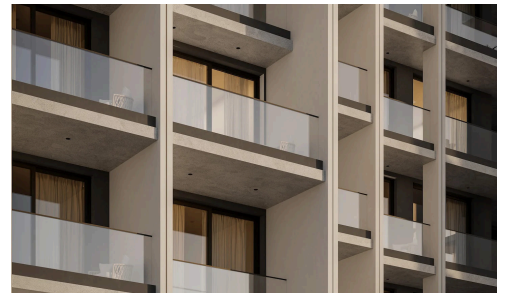

#2257

Luxury Investment Apartments in Central Limassol Contemporary Residences with Premium Amenities & Guaranteed Rental Returns

€487,000 ^{+VAT}

 Historical Center, Limassol

Development Overview

Location: Central Limassol