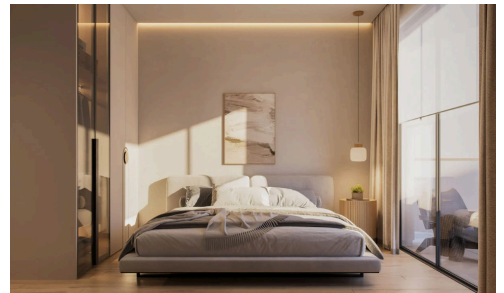

#2266

Contemporary Apartment for Sale in Ayios Athanasios Hill, Limassol Modern Residential Development | Prime Location | Energy Efficiency A

€340,000 ^{+VAT}

 Ayios Athanasios, Limassol

Located in the prestigious residential area of Ayios Athanasios Hill, this brand-new development offers a perfect combination of modern architecture, premium construction quality, and everyday convenience. Designed for contemporary living and long-term investment value, the project is situated in a peaceful neighborhood with easy access to schools, beaches, the city centre, and major road connections.

Bedrooms

 1

Bathrooms

 1

Covered

 55 m²

Energy efficiency rating

 A