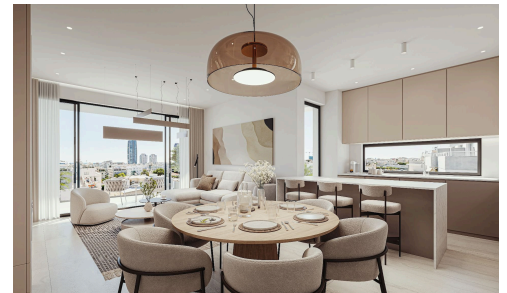

## Contemporary Penthouse Living in Neapolis, Limassol Modern Mediterranean Living Just 350m from the Sea

€630,000 <sup>+VAT</sup>

 Neapolis, Limassol

Located in the highly sought-after area of Neapolis, Limassol, this exceptional residential development combines contemporary architecture, premium specifications, and a prime city location only moments from the beachfront. Positioned between Limassol's vibrant city centre and the seafront promenade, the project offers residents immediate access to cafes, restaurants, shops, schools, and all essential amenities.