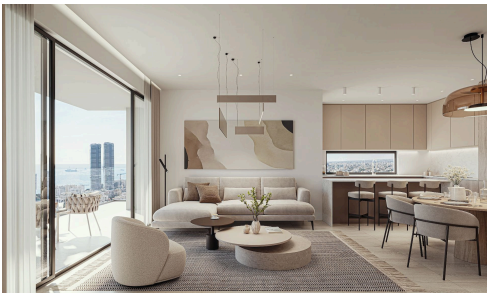

## Contemporary Penthouse Living in Neapolis, Limassol Modern Mediterranean Living Just 350m from the Sea

€630,000 <sup>+VAT</sup>

 Neapolis, Limassol

Located in the highly sought-after area of Neapolis, Limassol, this exceptional residential development combines contemporary architecture, premium specifications, and a prime city location only moments from the beachfront. Positioned between Limassol's vibrant city centre and the seafront promenade, the project offers residents immediate access to cafes, restaurants, shops, schools, and all essential amenities.