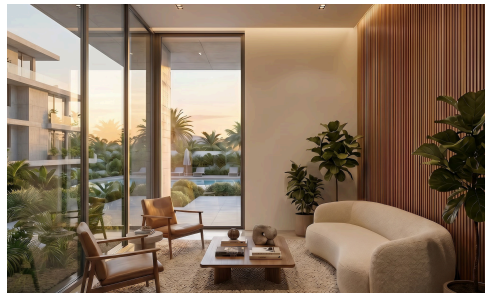

#2311

Luxury Apartments & Penthouses for Sale in Panthea, Limassol Elevated Living with Panoramic Sea Views

€275,000 ^{+VAT}

 Panthea, Limassol

Located in the prestigious residential area of Panthea, Limassol, this exclusive new development offers a unique lifestyle defined by panoramic sea views, peaceful surroundings, and premium amenities.

Positioned above the city, residents enjoy breathtaking coastal vistas, open green surroundings, and a sense of privacy rarely found in urban living. Situated opposite a charming park with mature trees, the development provides