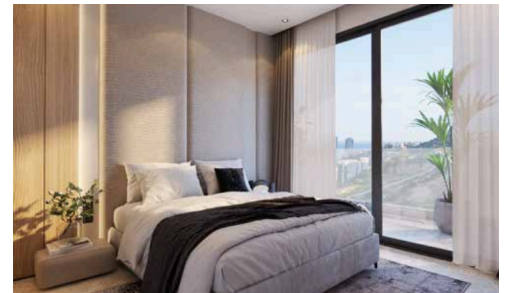

## Contemporary 2-Bedroom Apartments in Germasogeia, Limassol Modern Living in One of Limassol's Most Desirable Residential Areas

€399,000 <sup>+VAT</sup>

 Germasogeia, Limassol

Located in the sought-after area of Germasogeia, this contemporary residential development offers an exceptional opportunity to own a modern apartment in one of Limassol's most well-connected neighbourhoods. Combining stylish architecture, energy-efficient construction, and premium specifications, these residences are designed to meet the demands of modern urban living.