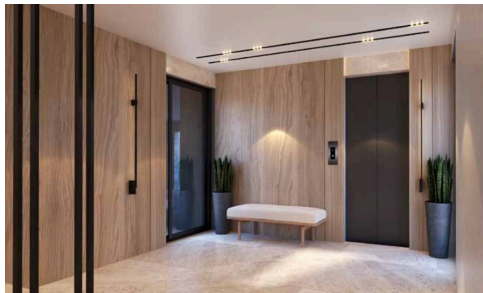

## Contemporary 2-Bedroom Apartments in Germasogeia, Limassol Modern Living in One of Limassol's Most Desirable Residential Areas

€399,000 <sup>+VAT</sup>

 Germasogeia, Limassol

Located in the sought-after area of Germasogeia, this contemporary residential development offers an exceptional opportunity to own a modern apartment in one of Limassol's most well-connected neighbourhoods. Combining stylish architecture, energy-efficient construction, and premium specifications, these residences are designed to meet the demands of modern urban living.