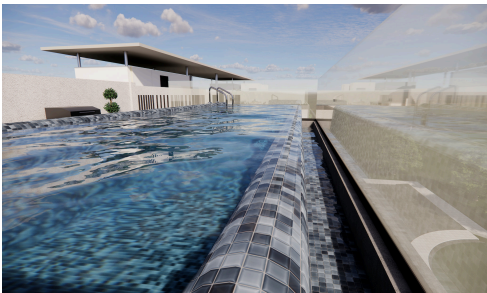

#2364

Contemporary Apartments with Panoramic Sea & Mountain Views in Germasogeia

€323,000 ^{+VAT}

 Germasogeia, Limassol

Discover an exceptional collection of just 17 contemporary apartments, thoughtfully designed to combine modern elegance, minimalist architecture, and sustainable living in one of Limassol's most desirable residential areas.

Featuring clean architectural lines, sophisticated finishes, and high-quality materials throughout, this boutique development offers a refined lifestyle with breathtaking 180° panoramic views of both the Mediterranean Sea and the surrounding mountains from its elevated position.