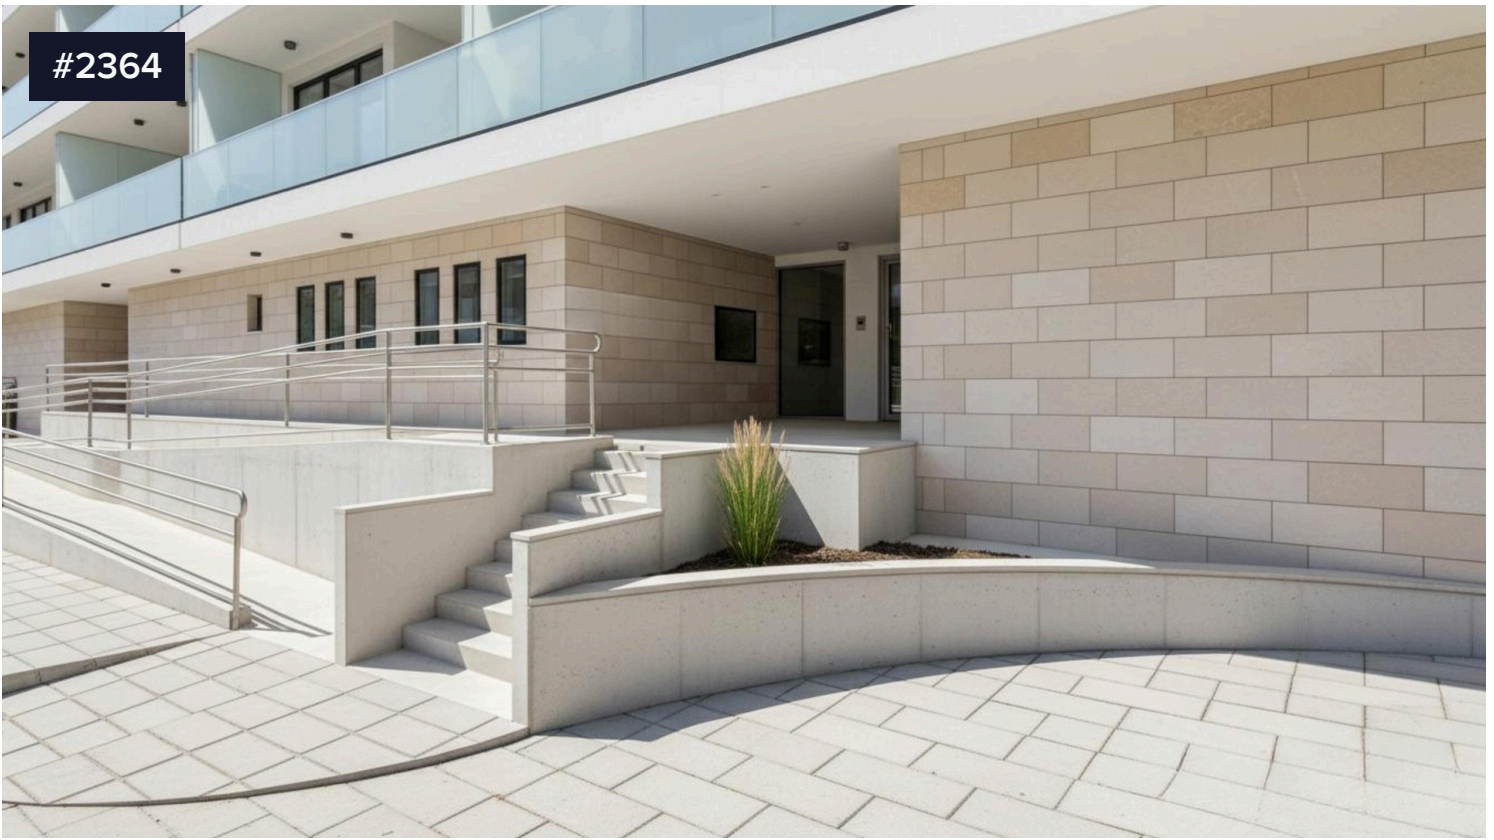

#2364

Contemporary Apartments with Panoramic Sea & Mountain Views in Germasogeia

€323,000 ^{+VAT}

 Germasogeia, Limassol

Discover an exceptional collection of just 17 contemporary apartments, thoughtfully designed to combine modern elegance, minimalist architecture, and sustainable living in one of Limassol's most desirable residential areas.

Featuring clean architectural lines, sophisticated finishes, and high-quality materials throughout, this boutique development offers a refined lifestyle with breathtaking 180° panoramic views of both the Mediterranean Sea and the surrounding mountains from its elevated position.